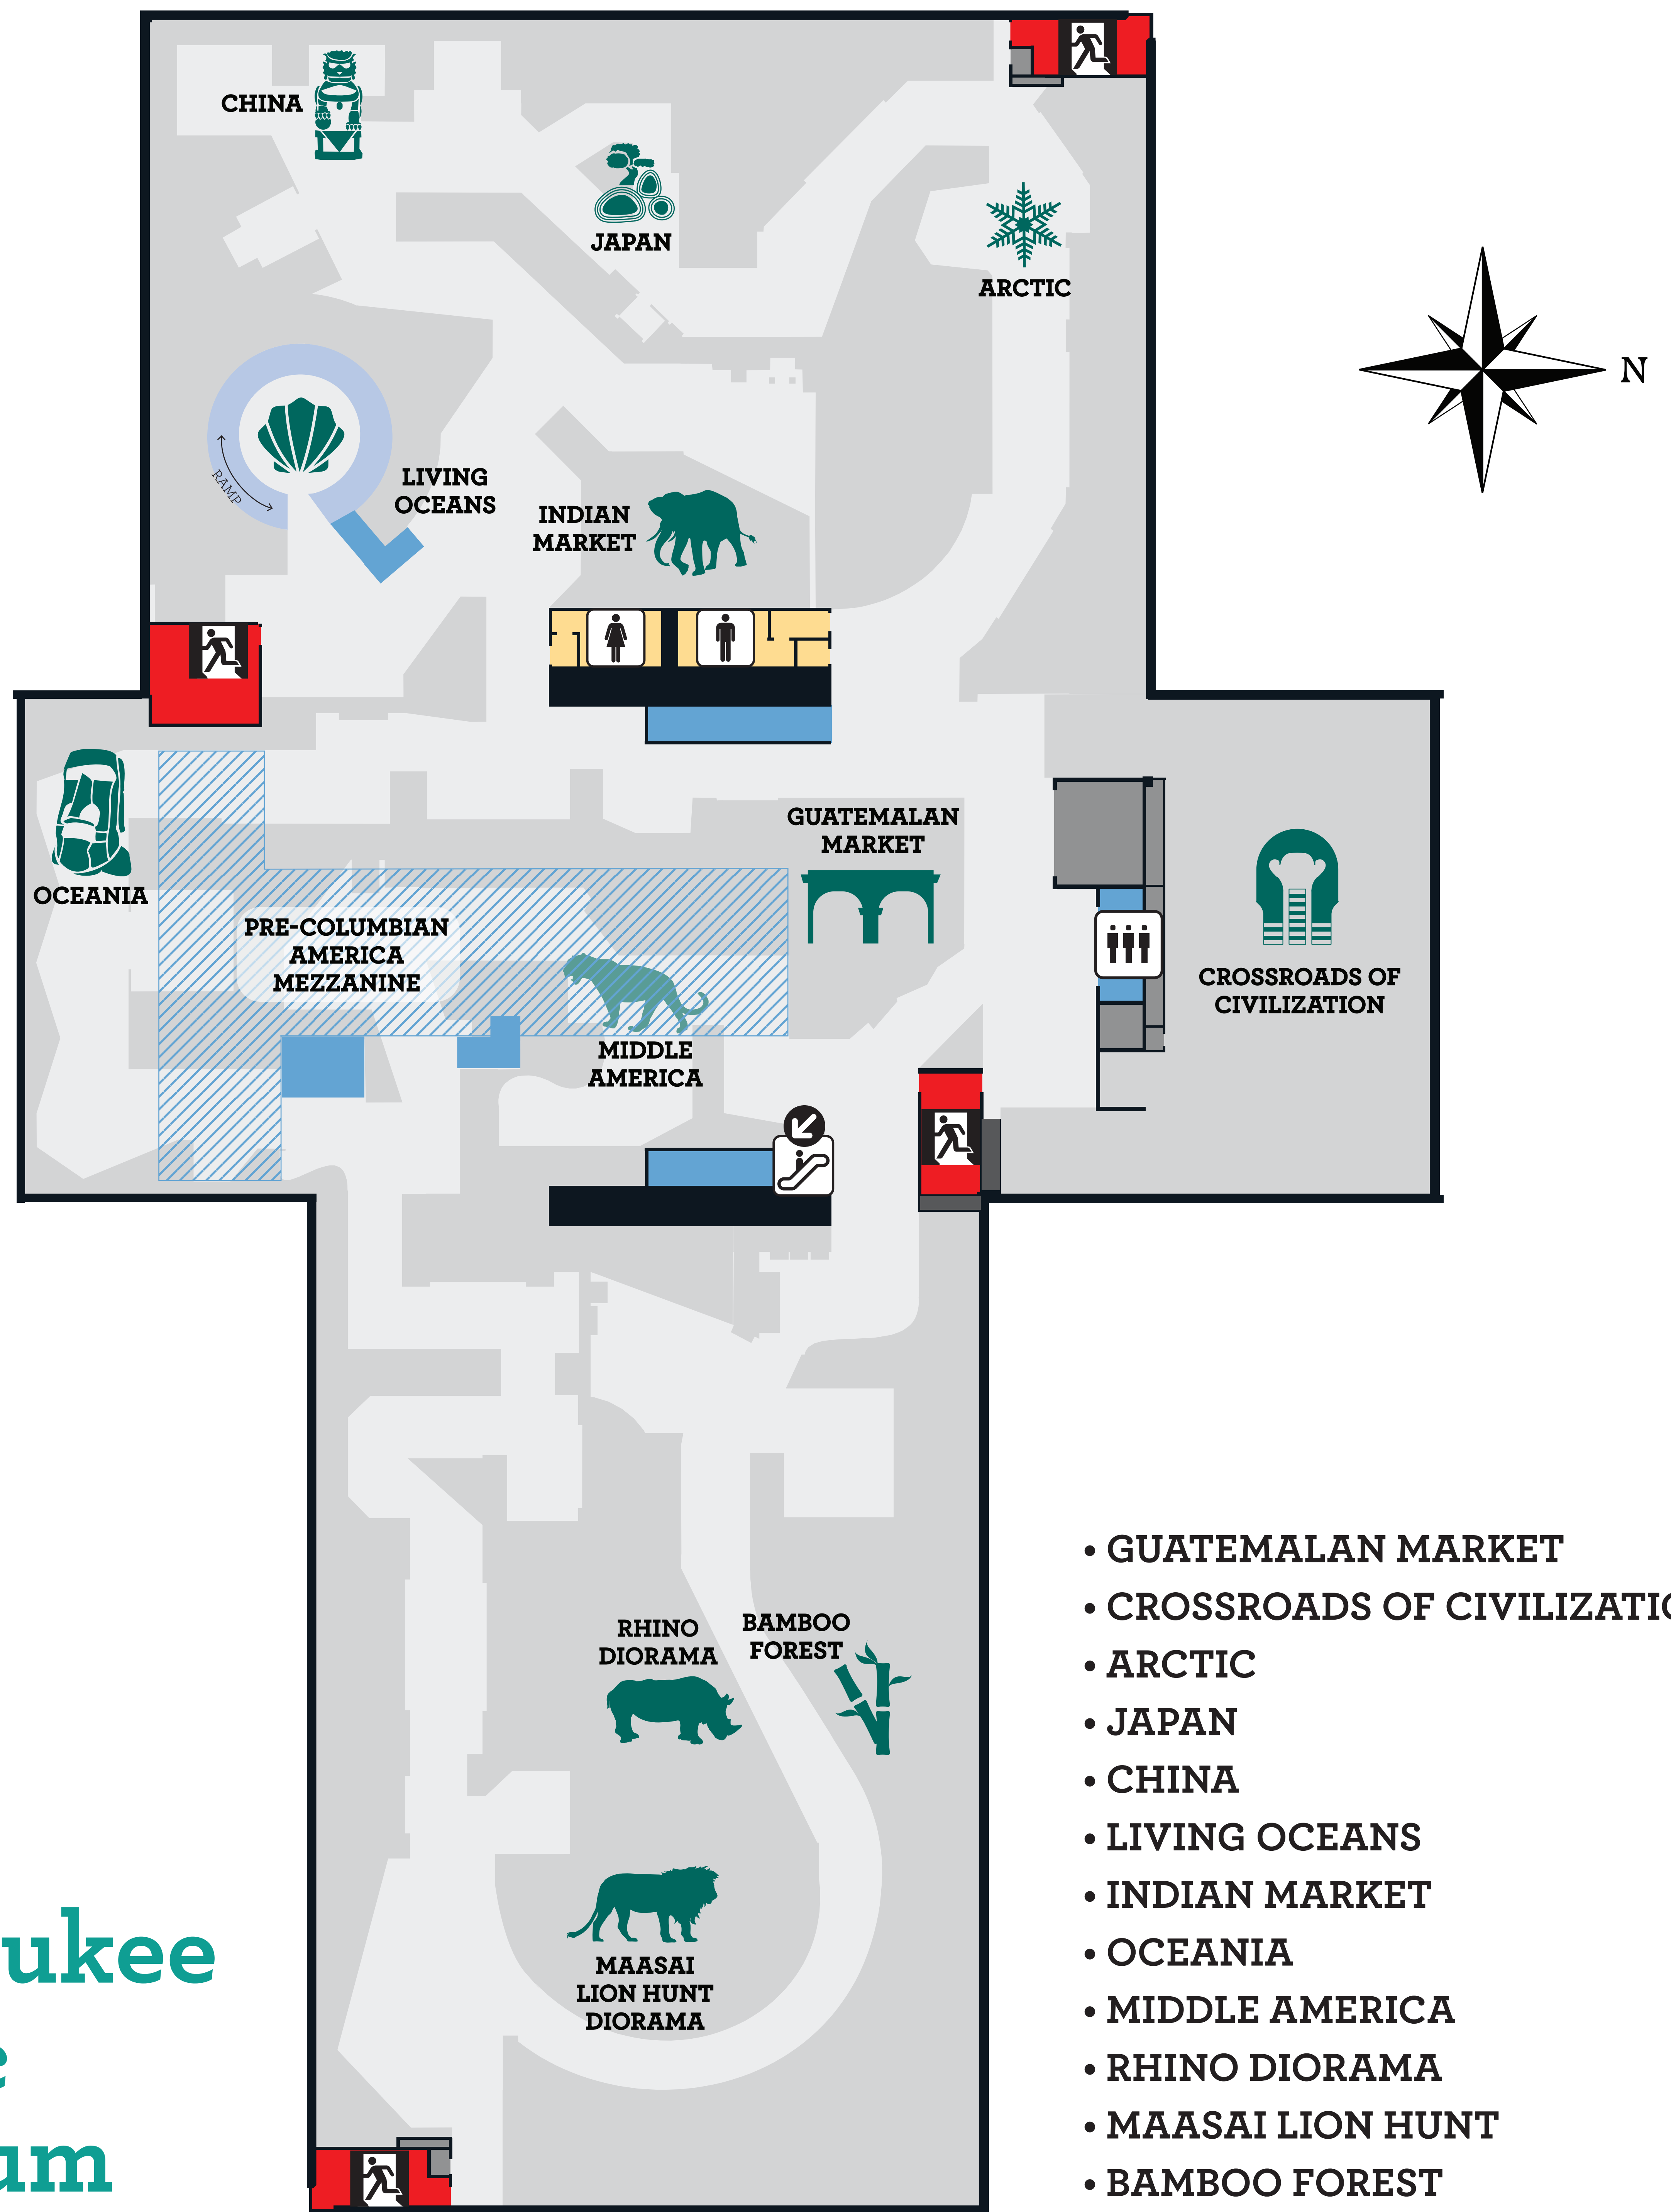

3 FLOOR

- RESTROOMS
- STAIRS-ELEVATORS
ESCALATORS-RAMPS
- MEZZANINES-BALCONIES
- RESTRICTED AREAS
- EMERGENCY EXITS

- GUATEMALAN MARKET
- CROSSROADS OF CIVILIZATION
- ARCTIC
- JAPAN
- CHINA
- LIVING OCEANS
- INDIAN MARKET
- OCEANIA
- MIDDLE AMERICA
- RHINO DIORAMA
- MAASAI LION HUNT
- BAMBOO FOREST

- G FLOOR**
- MAIN ENTRANCE
 - ADMISSIONS
 - HEBIOR MAMMOTH
 - DANIEL M. SOREF DOME THEATER & PLANETARIUM
 - MUSEUM MARKETPLACE
 - MACARTHUR SQUARE PARKING

- 1 FLOOR**
- SENSE OF WONDER
 - THIRD PLANET
 - T. REX
 - RAINFOREST
 - EUROPEAN VILLAGE
 - STREETS OF OLD MILWAUKEE
 - PUELICHER BUTTERFLY WING
 - PUELICHER BUTTERFLY VIVARIUM
 - BUGS ALIVE!
 - EXPLORING LIFE ON EARTH

- 2 FLOOR**
- BISON HUNT
 - TRIBUTE TO SURVIVAL POWWOW
 - NORTHWEST COAST
 - ROCKY MOUNTAINS
 - HOPI ADOBE
 - SOUTHWEST
 - BROADLEAF FOREST
 - WISCONSIN WOODLANDS
 - STEIGLEDER SPECIAL EXHIBITS GALLERY
 - UIHLEIN HALL